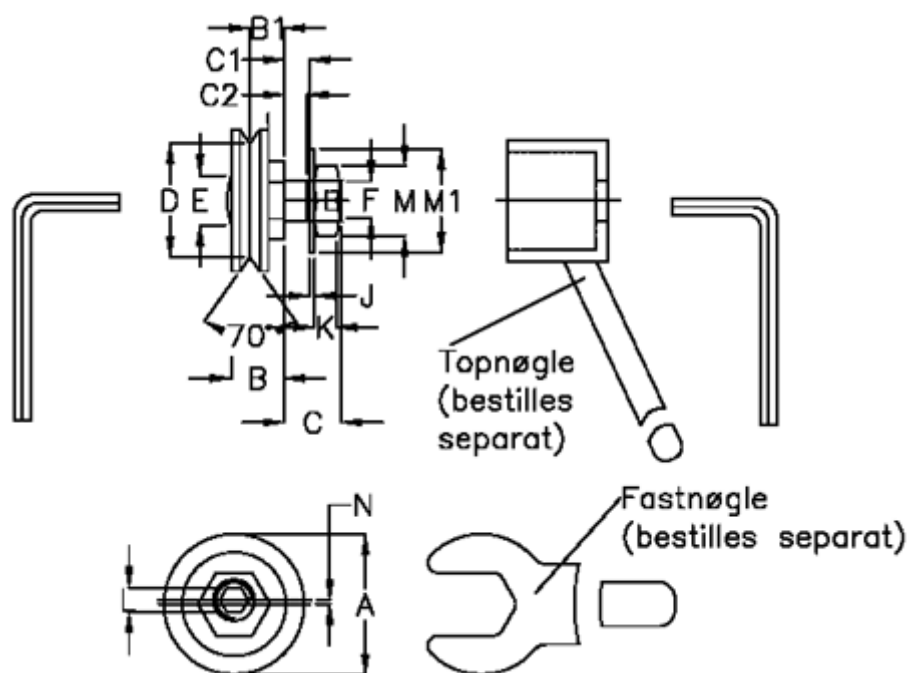

Article number: 0571516195

Description: Hepco GV3 bearing GSJ 195 ENS
Slimline With Short Stud

Measures

a = 19.5	F	= M6x0,75
B = 9.2	J	= 0.80
B1 = 5.7	K	= 3.2
C = 7.4	L	= 2.5
C1 = 3.4	M	= 10
C2 = 2.4	M1	= 13
D = 14.80	N	= 0.70
E = 7.0	Weight kg/1000	= 0.014